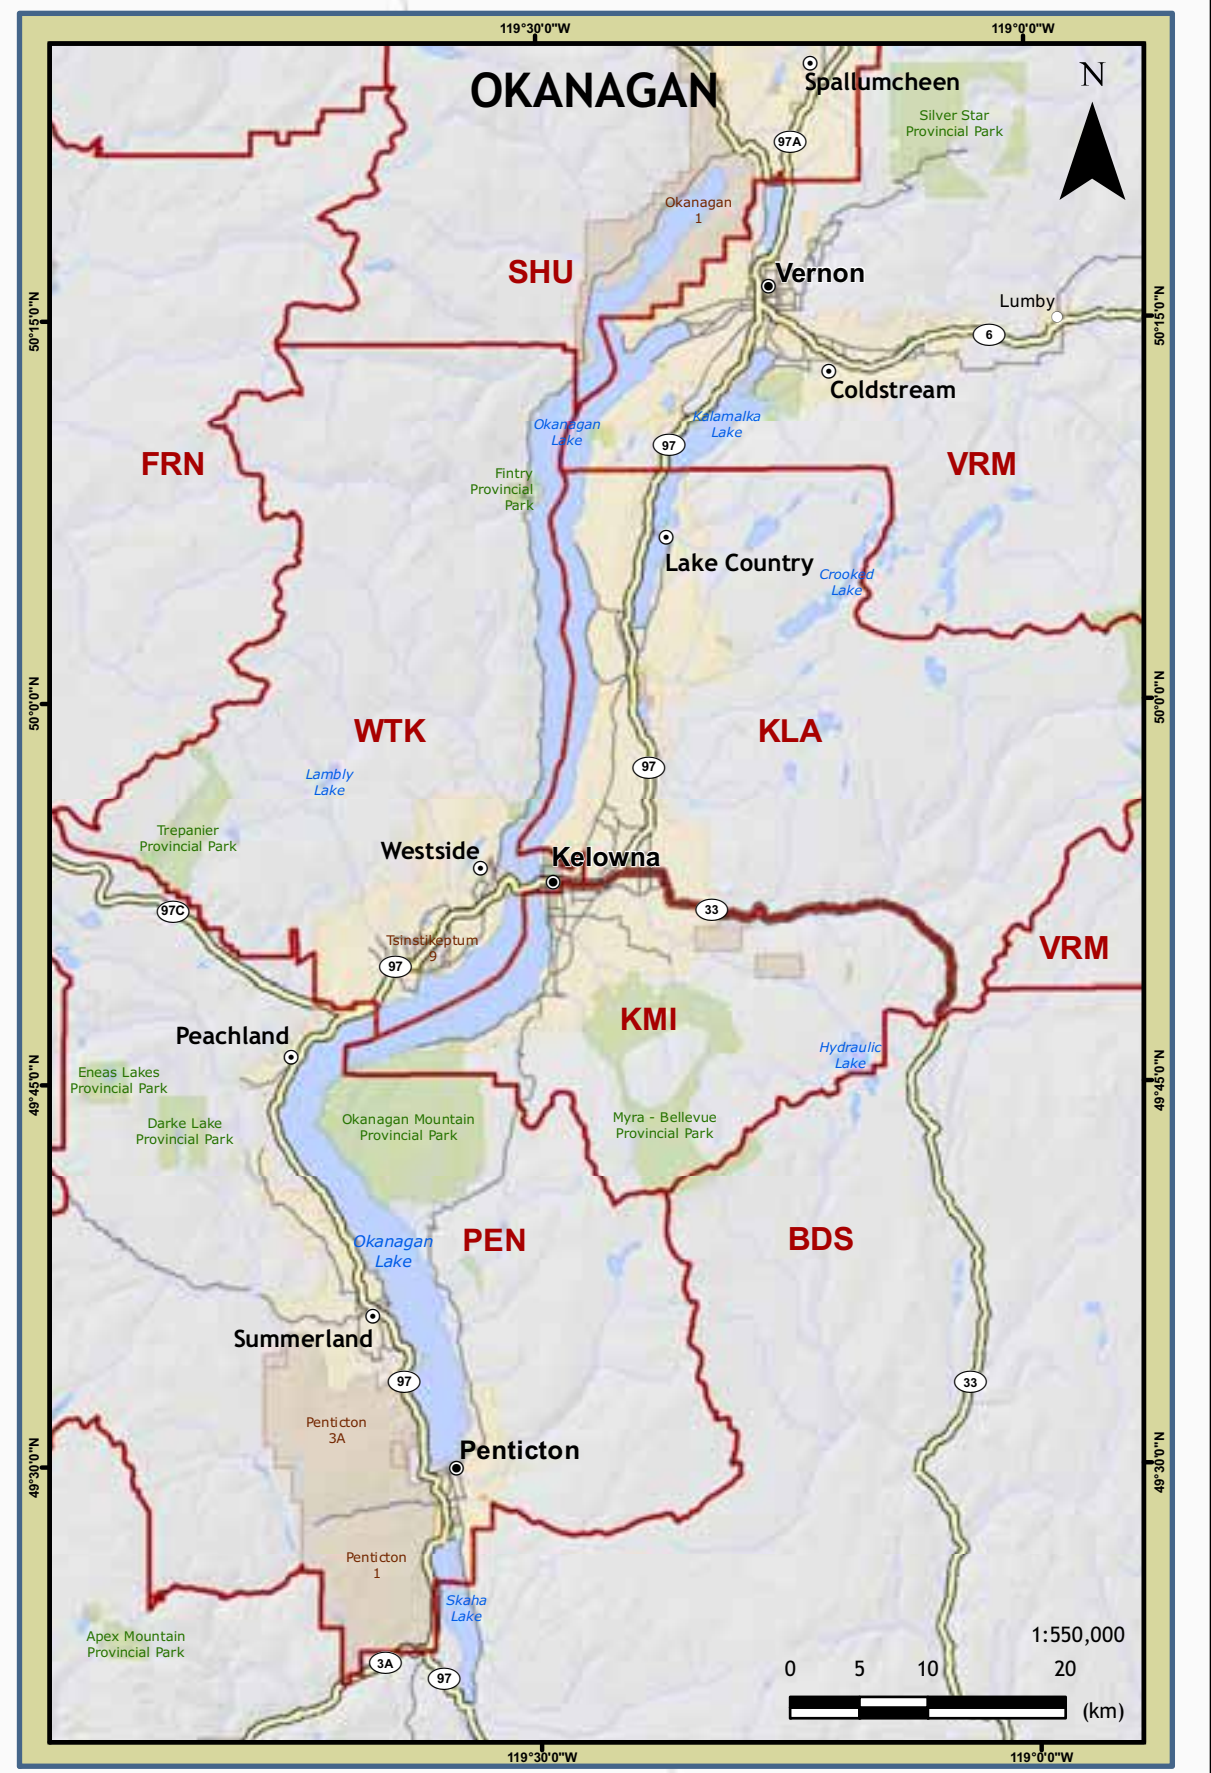

140°0'0"W 136°0'0"W 132°0'0"W 128°0'0"W 124°0'0"W 120°0'0"W 116°0'0"W 112°0'0"W 108°0'0"W 104°0'0"W

### ELECTORAL DISTRICTS OF BRITISH COLUMBIA REDISTRIBUTION 2008

**LEGEND**

- City
- District Municipality
- Town
- Village
- Community
- Highway
- Road
- Waterbody
- Parks
- Indian Reserve
- Niiga/Lands
- Municipal Area
- Provincial Border
- Time Zone
- Electoral Boundary

Datum: NAD 83  
Projection: Canada Albers Equal Area Conic  
Scale: 1:2,500,000

0 75 150 300 (km)

136°0'0"W 132°0'0"W 128°0'0"W 124°0'0"W 120°0'0"W 116°0'0"W 112°0'0"W 108°0'0"W 104°0'0"W