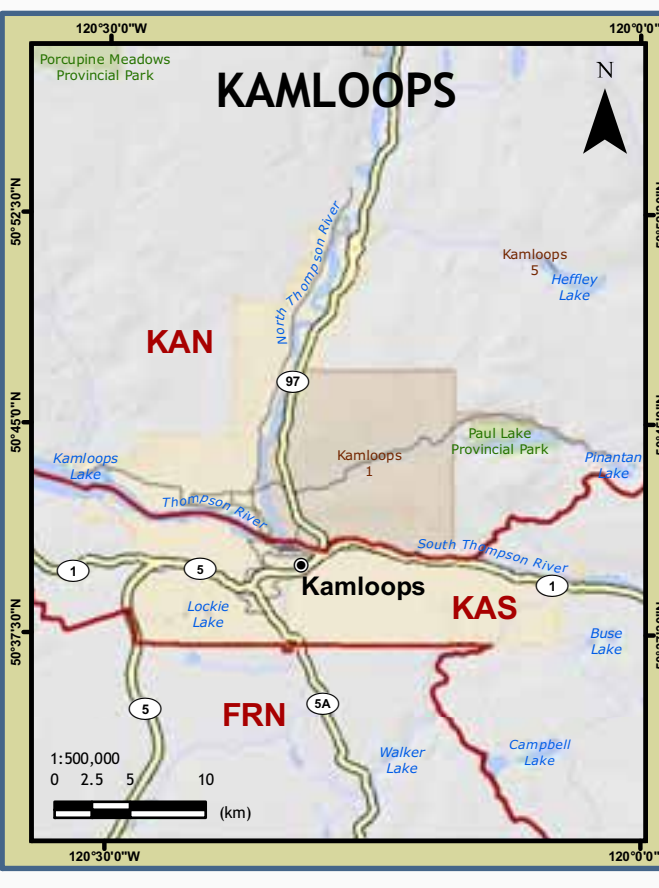

140°0'0"W 136°0'0"W 132°0'0"W 128°0'0"W 124°0'0"W 120°0'0"W 116°0'0"W 112°0'0"W 108°0'0"W 104°0'0"W

### ELECTORAL DISTRICTS OF BRITISH COLUMBIA REDISTRIBUTION 2008

**LEGEND**

- City
- District Municipality
- Town
- Village
- Community
- Highway
- Road
- Waterbody
- Parks
- Indian Reserve
- Niiga/Lands
- Municipal Area
- Provincial Border
- Time Zone
- Electoral Boundary

Datum: NAD 83  
Projection: Canada Albers Equal Area Conic  
Scale: 1:2,500,000

0 75 150 300 (km)

136°0'0"W 132°0'0"W 128°0'0"W 124°0'0"W 120°0'0"W 116°0'0"W 112°0'0"W 108°0'0"W 104°0'0"W