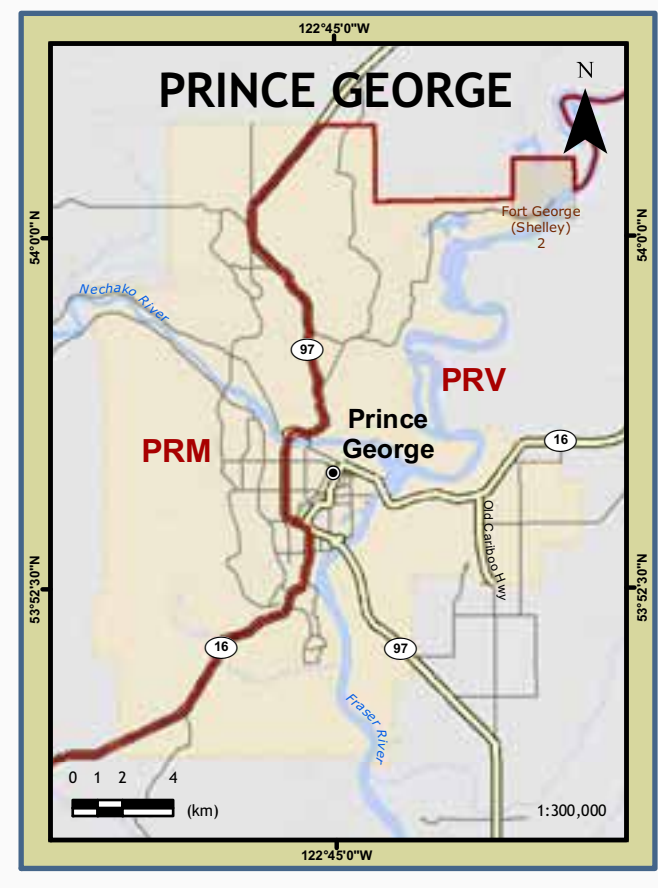

140°0'0"W 136°0'0"W 132°0'0"W 128°0'0"W 124°0'0"W 120°0'0"W 116°0'0"W 112°0'0"W 108°0'0"W 104°0'0"W

### ELECTORAL DISTRICTS OF BRITISH COLUMBIA REDISTRIBUTION 2008

**LEGEND**

- City
- District Municipality
- Town
- Village
- Community
- Highway
- Road
- Waterbody
- Parks
- Indian Reserve
- Niiga/Lands
- Municipal Area
- Provincial Border
- Time Zone
- Electoral Boundary

Datum: NAD 83  
Projection: Canada Albers Equal Area Conic  
Scale: 1:2,500,000

0 75 150 300 (km)

136°0'0"W 132°0'0"W 128°0'0"W 124°0'0"W 120°0'0"W 116°0'0"W 112°0'0"W 108°0'0"W 104°0'0"W