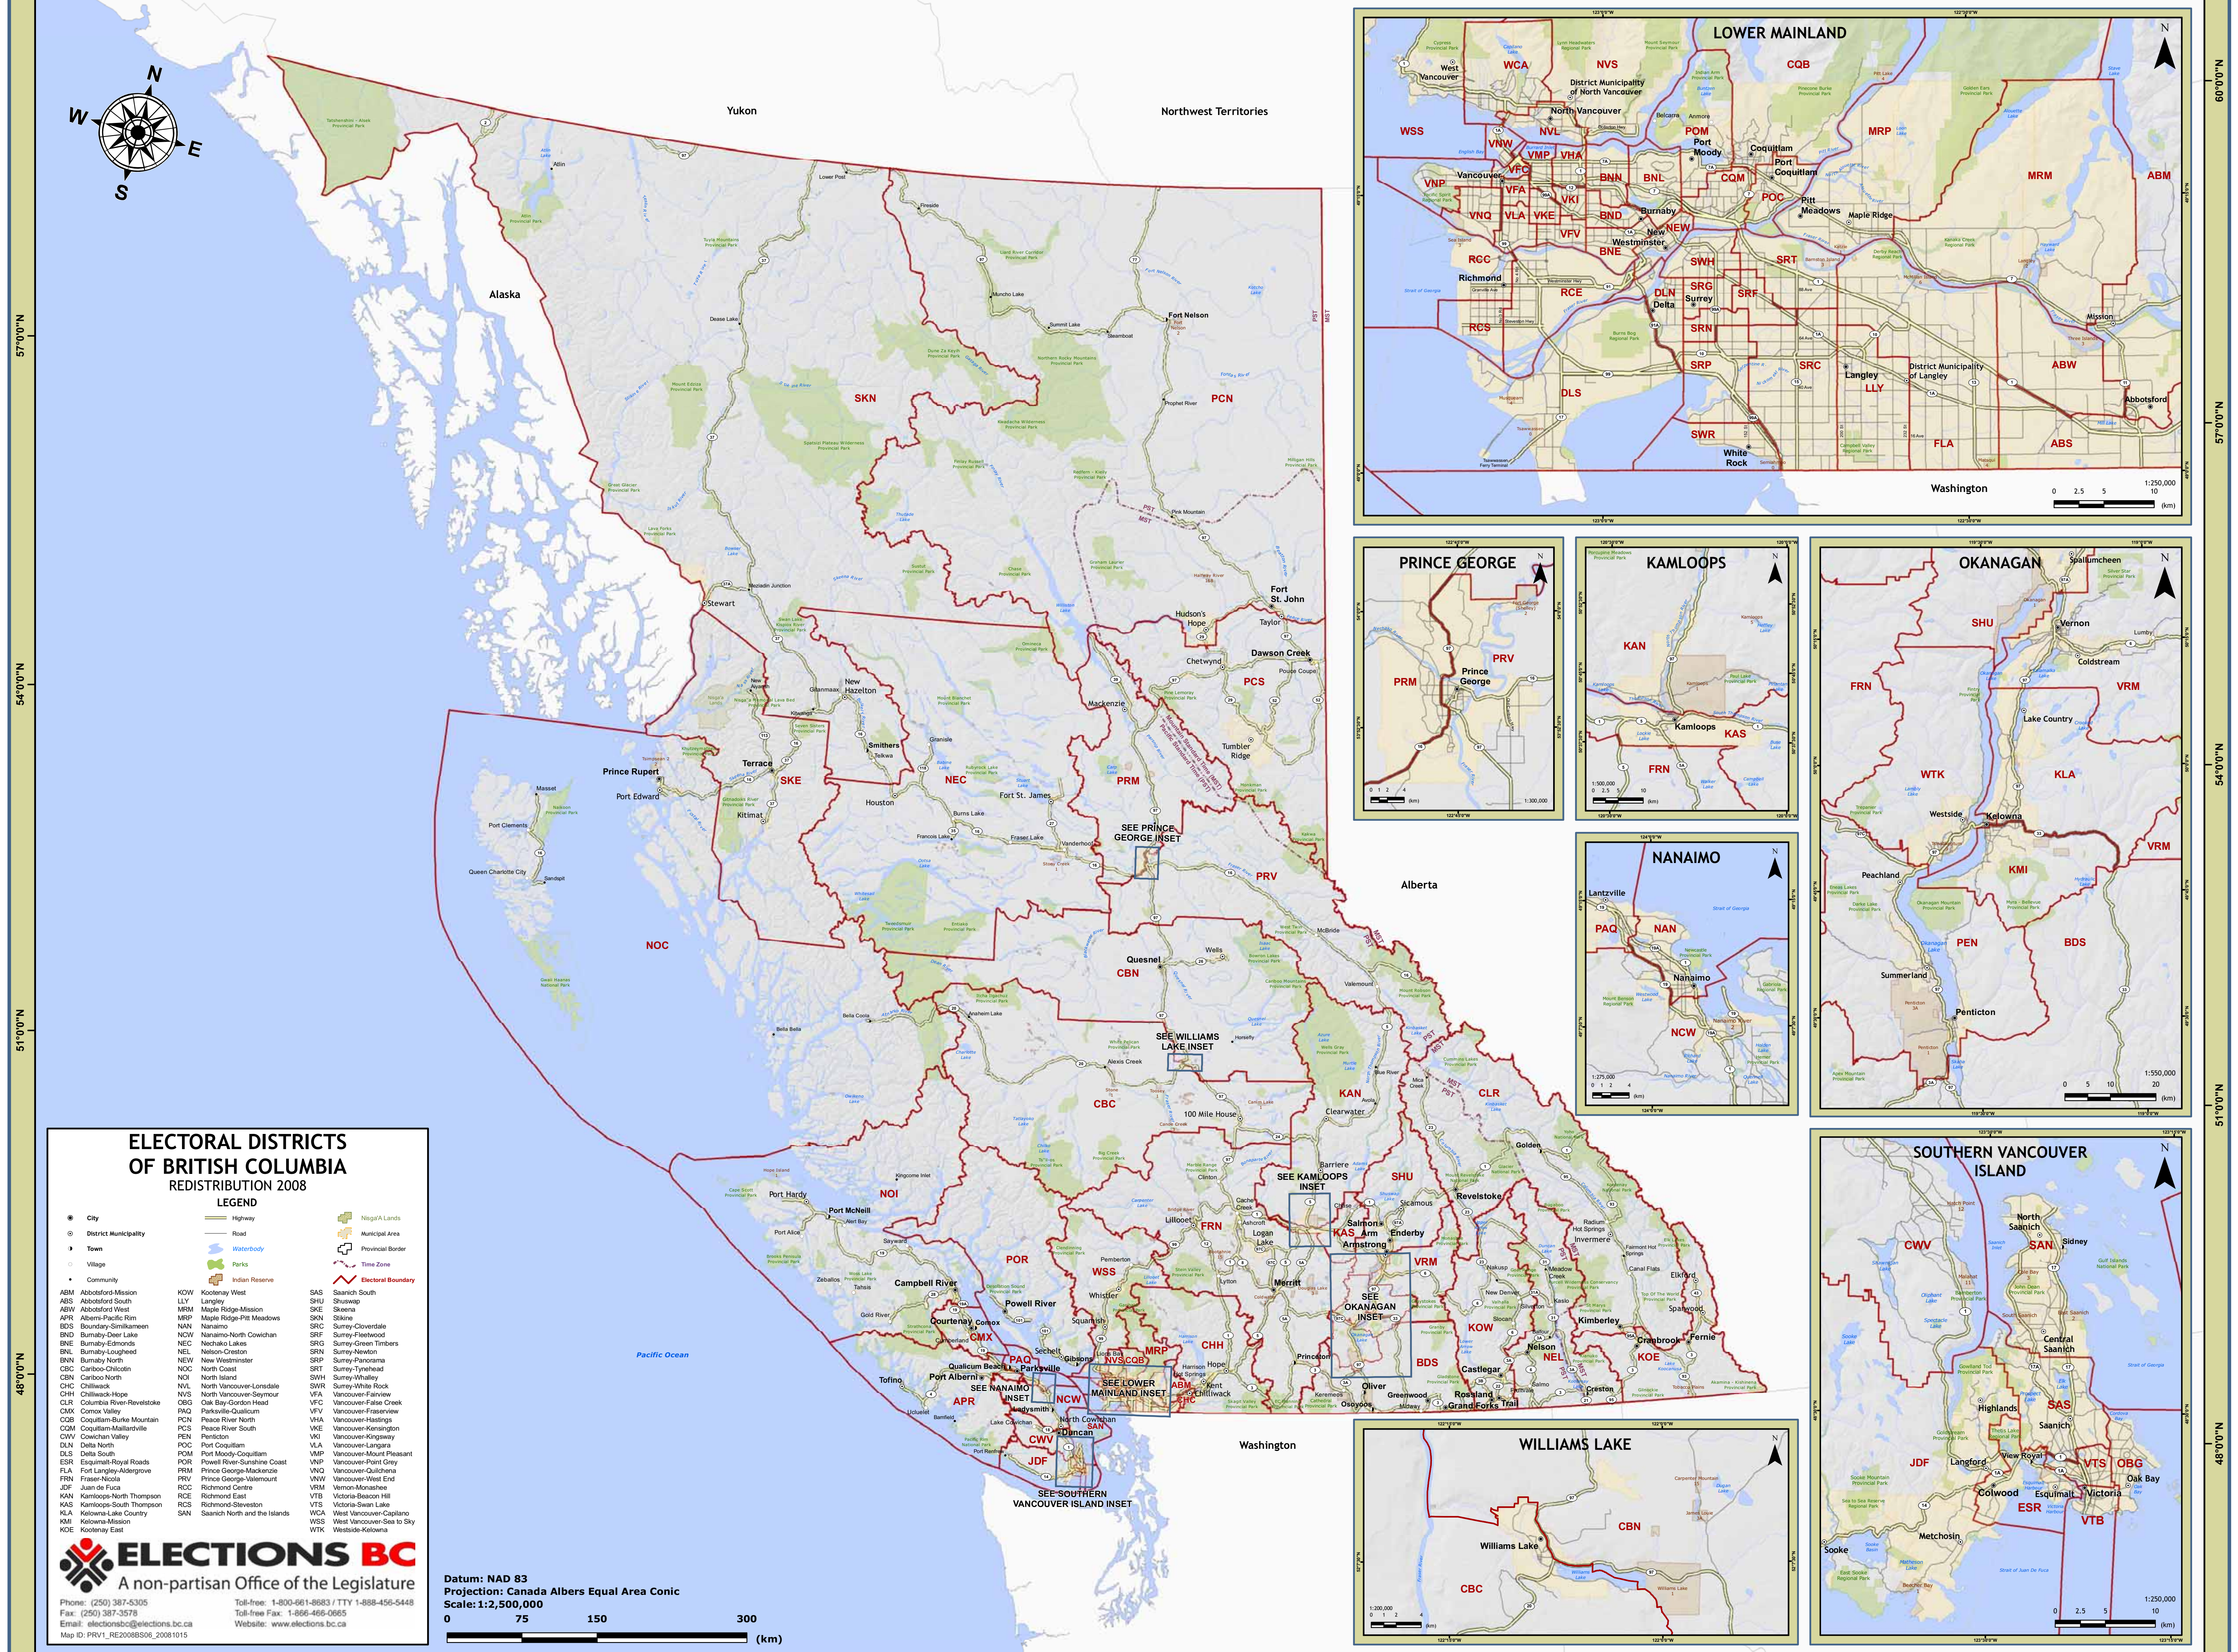

140°0'0"W 136°0'0"W 132°0'0"W 128°0'0"W 124°0'0"W 120°0'0"W 116°0'0"W 112°0'0"W 108°0'0"W 104°0'0"W

### ELECTORAL DISTRICTS OF BRITISH COLUMBIA REDISTRIBUTION 2008

**LEGEND**

- City
- District Municipality
- Town
- Village
- Community
- Highway
- Road
- Waterbody
- Parks
- Indian Reserve
- Niiga/Lands
- Municipal Area
- Provincial Border
- Time Zone
- Electoral Boundary

Datum: NAD 83  
Projection: Canada Albers Equal Area Conic  
Scale: 1:2,500,000

0 75 150 300 (km)

136°0'0"W 132°0'0"W 128°0'0"W 124°0'0"W 120°0'0"W 116°0'0"W 112°0'0"W 108°0'0"W 104°0'0"W