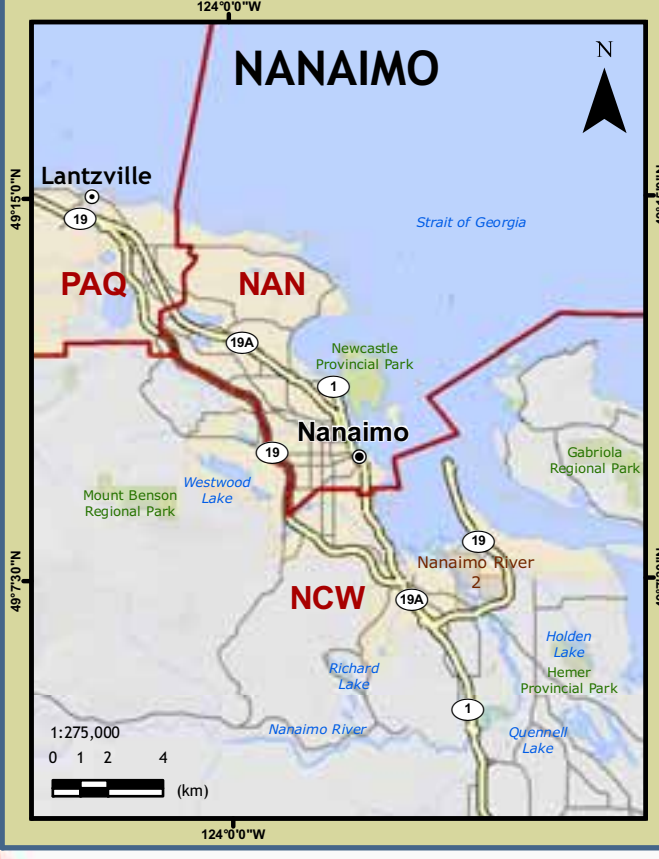

140°0'0"W 136°0'0"W 132°0'0"W 128°0'0"W 124°0'0"W 120°0'0"W 116°0'0"W 112°0'0"W 108°0'0"W 104°0'0"W

### ELECTORAL DISTRICTS OF BRITISH COLUMBIA REDISTRIBUTION 2008

**LEGEND**

- City
- District Municipality
- Town
- Village
- Community
- Highway
- Road
- Waterbody
- Parks
- Indian Reserve
- Niiga/Lands
- Municipal Area
- Provincial Border
- Time Zone
- Electoral Boundary

Datum: NAD 83  
Projection: Canada Albers Equal Area Conic  
Scale: 1:2,500,000

0 75 150 300 (km)

136°0'0"W 132°0'0"W 128°0'0"W 124°0'0"W 120°0'0"W 116°0'0"W 112°0'0"W 108°0'0"W 104°0'0"W