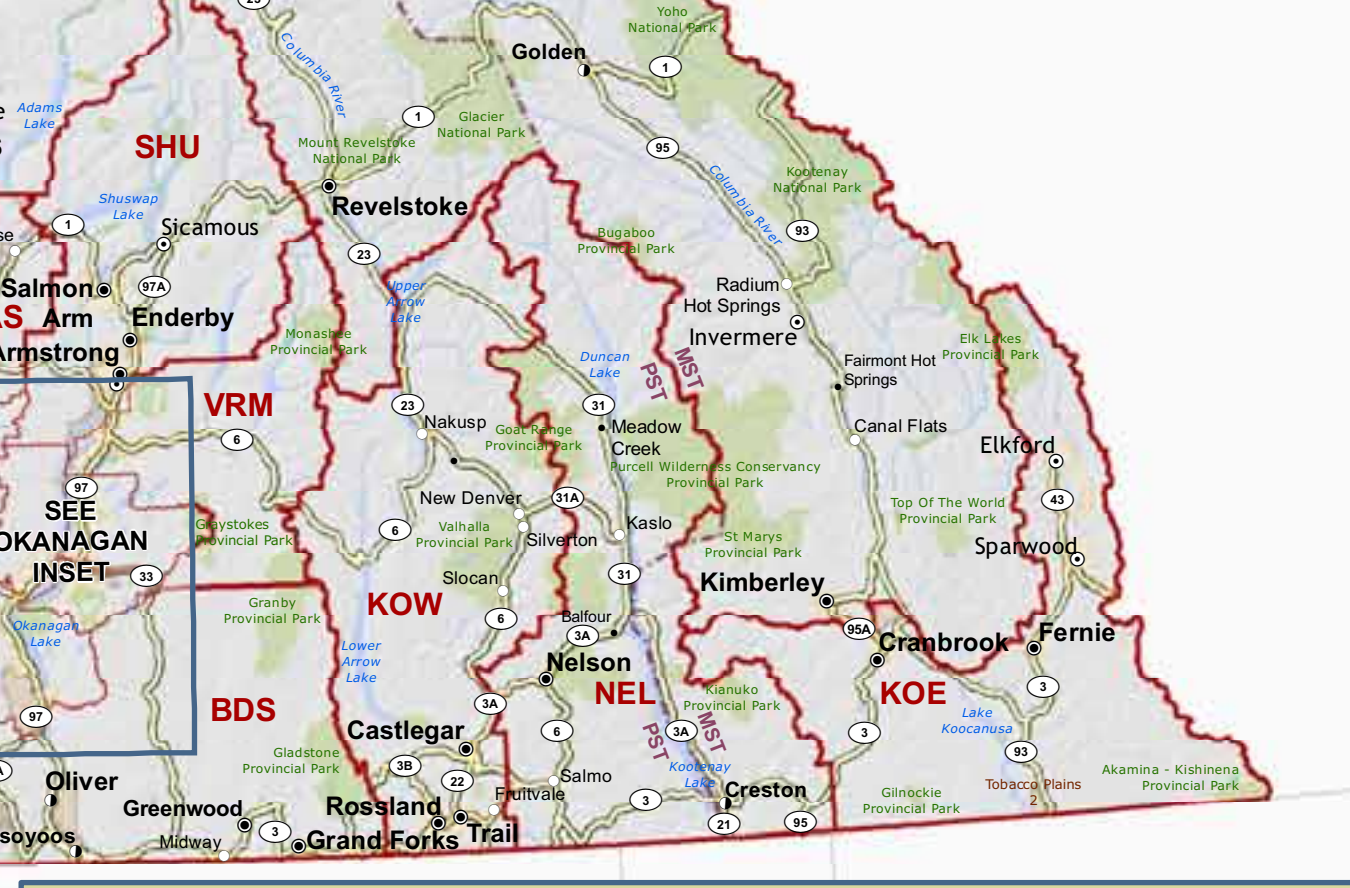

140°0'0"W 136°0'0"W 132°0'0"W 128°0'0"W 124°0'0"W 120°0'0"W 116°0'0"W 112°0'0"W 108°0'0"W 104°0'0"W

### ELECTORAL DISTRICTS OF BRITISH COLUMBIA REDISTRIBUTION 2008

**LEGEND**

- City
- District Municipality
- Town
- Village
- Community
- Highway
- Road
- Waterbody
- Parks
- Indian Reserve
- Niiga/Lands
- Municipal Area
- Provincial Border
- Time Zone
- Electoral Boundary

Datum: NAD 83  
Projection: Canada Albers Equal Area Conic  
Scale: 1:2,500,000

0 75 150 300 (km)

136°0'0"W 132°0'0"W 128°0'0"W 124°0'0"W 120°0'0"W 116°0'0"W 112°0'0"W 108°0'0"W 104°0'0"W