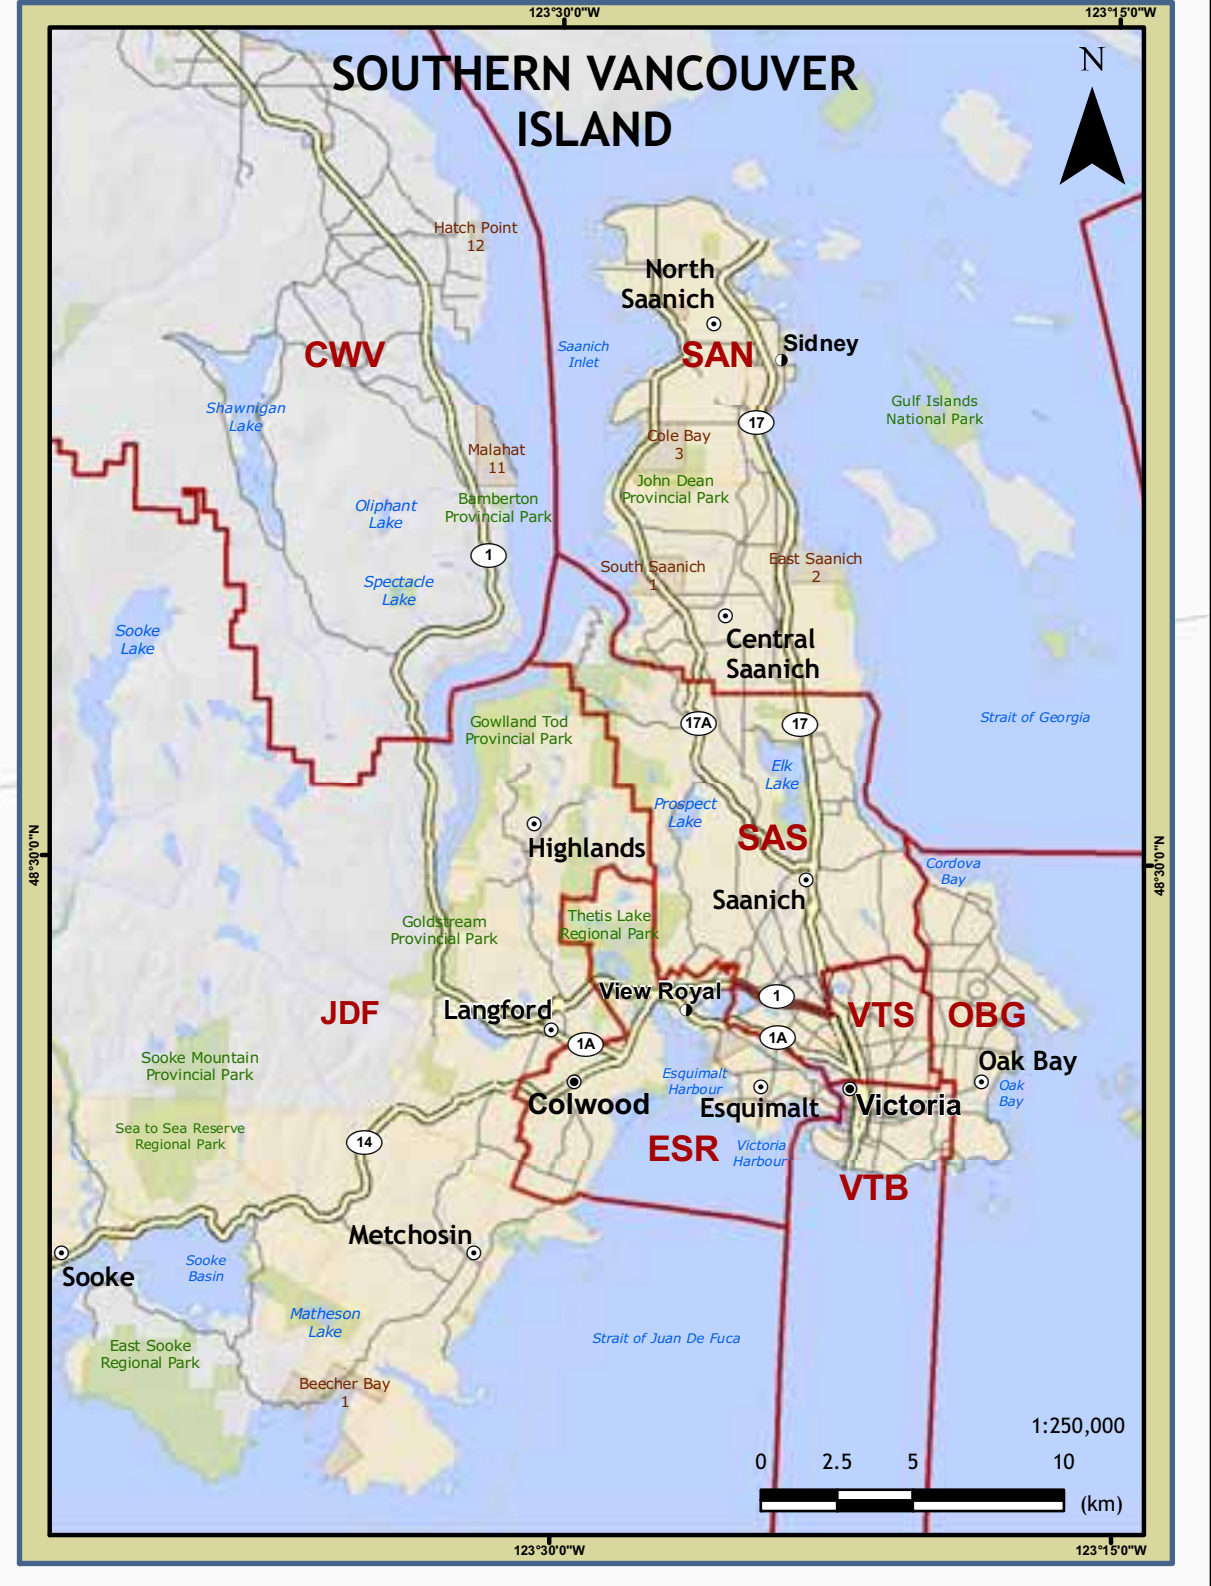

140°0'0"W 136°0'0"W 132°0'0"W 128°0'0"W 124°0'0"W 120°0'0"W 116°0'0"W 112°0'0"W 108°0'0"W 104°0'0"W

### ELECTORAL DISTRICTS OF BRITISH COLUMBIA REDISTRIBUTION 2008

**LEGEND**

- City
- District Municipality
- Town
- Village
- Community
- Highway
- Road
- Waterbody
- Parks
- Indian Reserve
- Niiga/Lands
- Municipal Area
- Provincial Border
- Time Zone
- Electoral Boundary

Datum: NAD 83  
Projection: Canada Albers Equal Area Conic  
Scale: 1:2,500,000

0 75 150 300 (km)

136°0'0"W 132°0'0"W 128°0'0"W 124°0'0"W 120°0'0"W 116°0'0"W 112°0'0"W 108°0'0"W 104°0'0"W