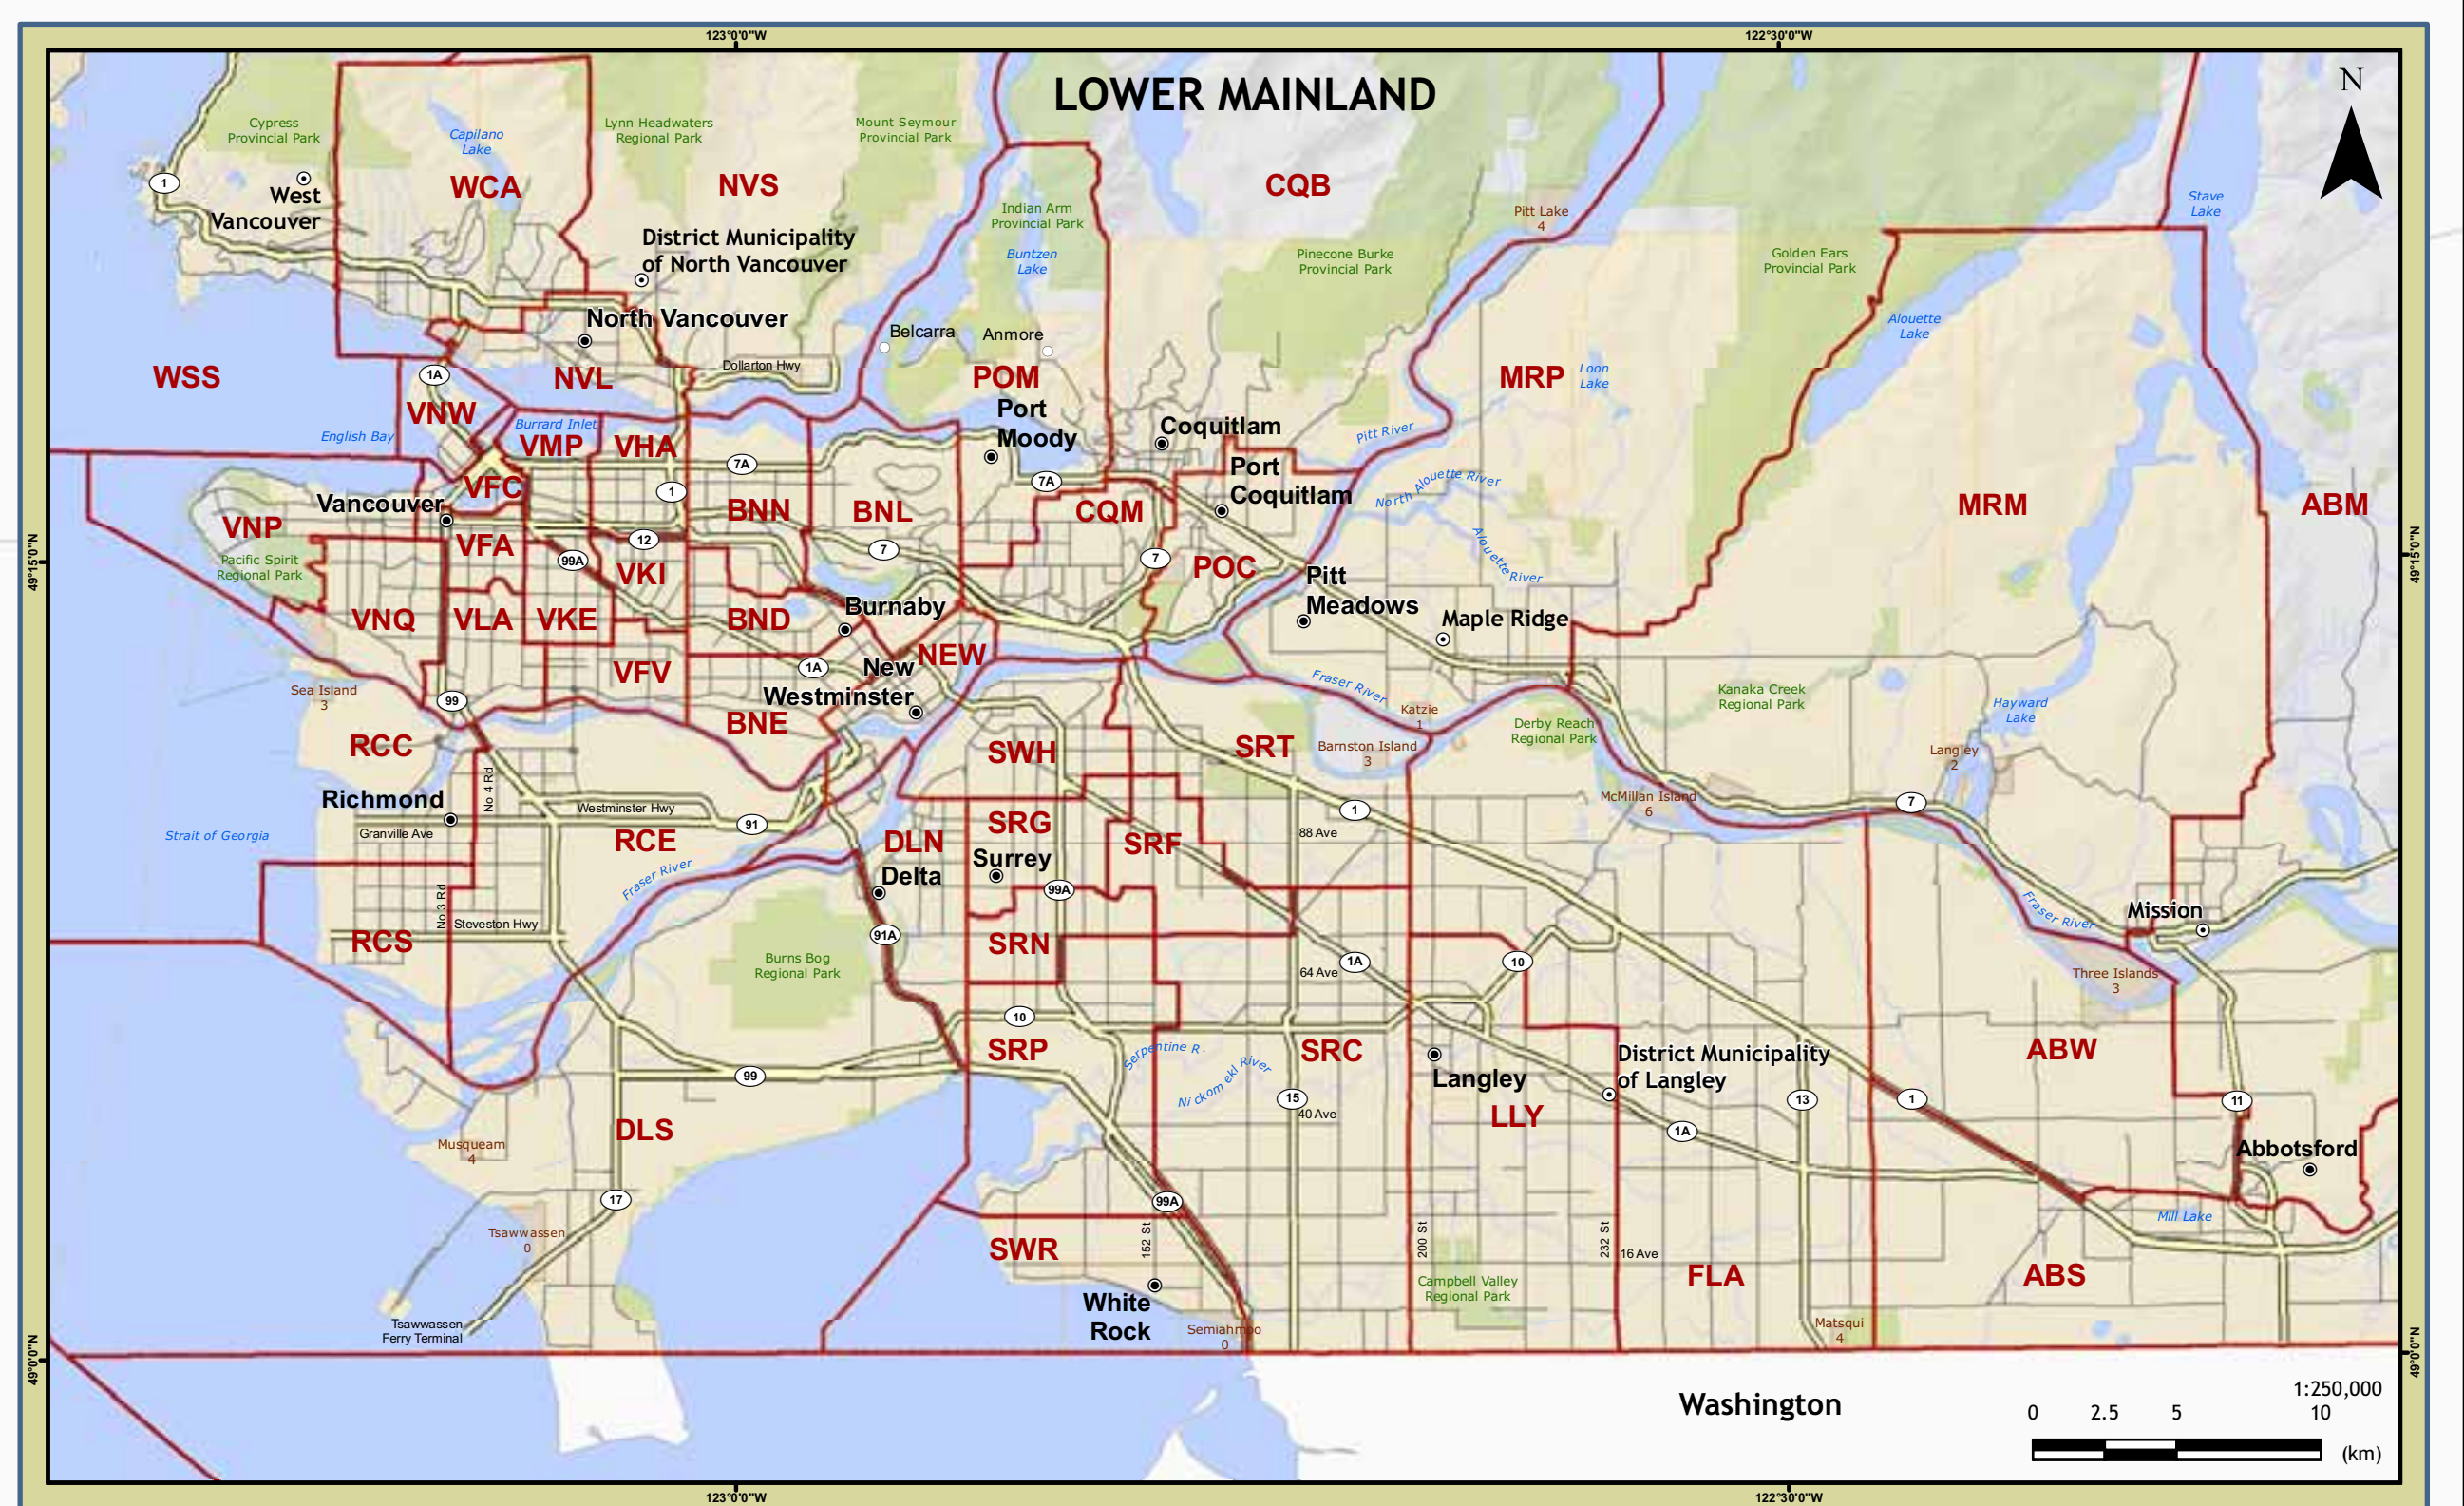

140°0'0"W 136°0'0"W 132°0'0"W 128°0'0"W 124°0'0"W 120°0'0"W 116°0'0"W 112°0'0"W 108°0'0"W 104°0'0"W

### ELECTORAL DISTRICTS OF BRITISH COLUMBIA REDISTRIBUTION 2008

**LEGEND**

- City
- District Municipality
- Town
- Village
- Community
- Highway
- Road
- Waterbody
- Parks
- Indian Reserve
- Niiga/Lands
- Municipal Area
- Provincial Border
- Time Zone
- Electoral Boundary